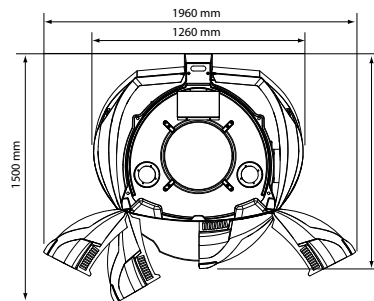

Crystal White

Rose Pink

Uptown Blue

Type	48 XL High Intensive	48 XL Ultra Intensive*
Tubes	48 x 180W XL	48 x 200W XL
Weight	257 kg	260 kg
Power / Fuses	8,2 kW / 3 x 16A	8,6 kW / 3 x 16A

features

- XL light
- Ambient FlowLight for doors, eyeliners and floor
- Admo experience control panel
- Digital timer display
- Smart touch control
- 3 steps adjustable body cooler
- Stand-by inside lighting
- Eco power¹
- Dust filters
- Internal timer
- Connection for external timer
- 1 hour counter non-resetable
- 1 hour counter resetable
- Wooden handle
- Xsens²
- Qsens
- Loudspeakers
- My MP3³
- SoundAround Plus⁴
- Changing room
- Glamour Edition