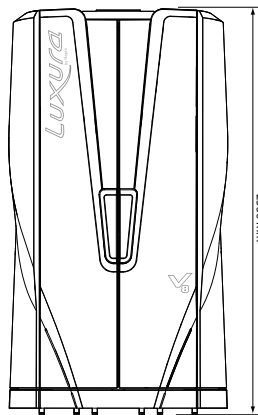

Crystal White

Rose Pink

Uptown Blue

Type	48 XL High Intensive	48 XL Ultra Intensive*
Tubes	48 x 180W XL	48 x 200W XL
Weight	257 kg	260 kg
Power / Fuses	8,2 kW / 3 x 16A	8,6 kW / 3 x 16A

features

- XL light
- Ambient FlowLight for doors, eyeliners and floor
- Admo experience control panel
- Digital timer display
- Smart touch control
- 3 steps adjustable body cooler
- Stand-by inside lighting
- Eco power¹
- Dust filters
- Internal timer
- Connection for external timer
- 1 hour counter non-resetable
- 1 hour counter resetable
- Wooden handle
- Xsens²
- Qsens
- Loudspeakers
- My MP3³
- SoundAround Plus⁴
- Changing room
- Glamour Edition